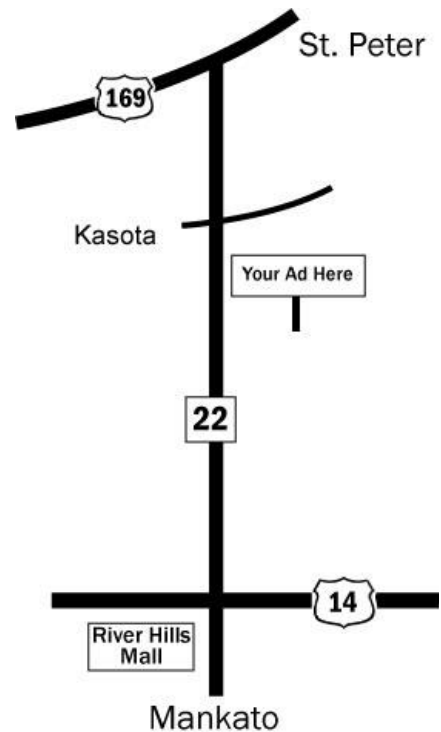

Map

Supreme Outdoor Advertising

Dave Helder

17595 Kenwood Trail, ste #150

LAKEVILLE, MN 55044

(507) 351-6789

DaveHelder@SupremeOutdoor.com